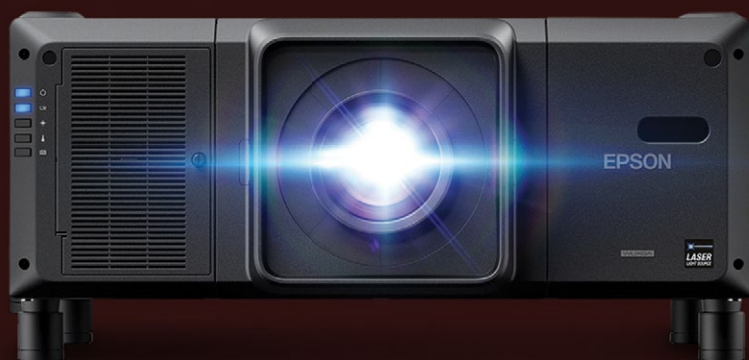

EPSON

AN IMMERSIVE EXPERIENCE LIKE NO OTHER

Epson High Brightness Laser Projectors

3X brighter[^] colours with 3LCD technology

Brightness of up to 30,000 lumens

Uninterrupted projection for up to 20,000 hours^{*}